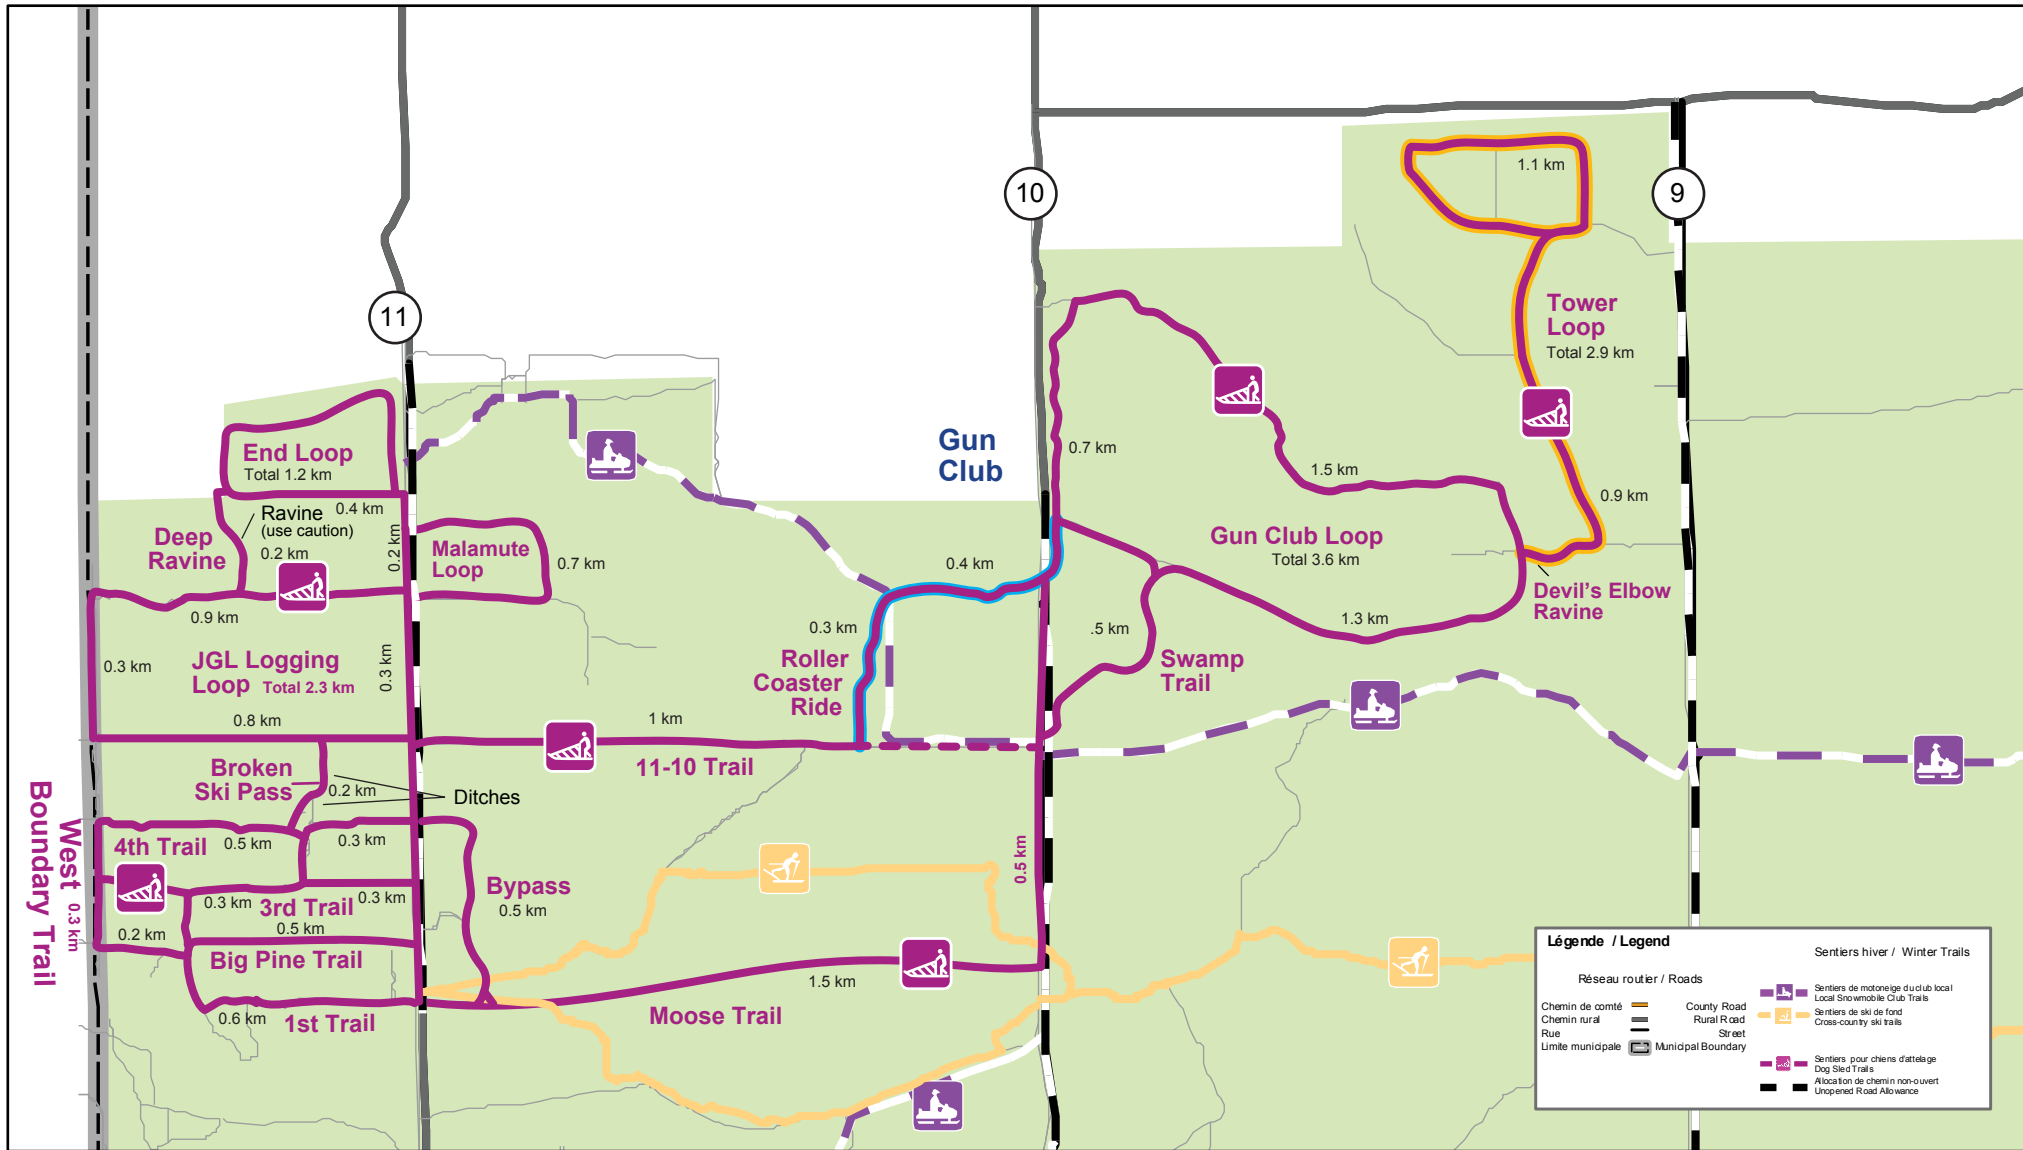

Mush Larose Trail Guide (Winter routes)

Devil's Elbow (between Gun Club and Tower loops) is washed out Jan 2020. Trail not available at this time

Roller Coaster Ride – new trail section. Run with caution and report any issues so it can improved be for next season.

This section will be groomed only when there is not enough snow to groom Roaller Coaster Ride.